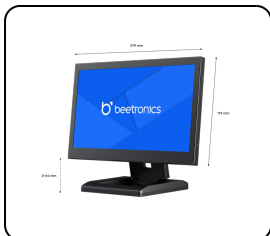

## 12 Inch Monitor Metaal SDI

This 12-inch monitor has a sturdy metal housing and is suitable for desktop, flush-mounted and wall mounting. The monitor is equipped with a Full HD IPS panel which ensures an excellent viewing angle and razor-sharp image reproduction. The 12SDI7M can be easily connected via both the HDMI input and output and the two SDI inputs and outputs. The outputs can also be used to daisy chain displays.

- ✓ 1920 x 1080 resolutie (Full HD)
- ✓ Aansluitingen: HDMI, SDI ( input & output)
- ✓ Montage: Desktop, wand, inbouw
- ✓ Buitenmaat: 279 x 179 x 37 mm

## Algemeen

Fabrikant	Beetronics
Productlijn	Monitor Series
Productnaam	12 Inch Monitor Metaal SDI
Artikelnummer	12SDI7M
Producttype	Monitor
Garantie	2 jaar
Gebruikershandleiding	<a href="#">Download PDF</a>
Quickstart	<a href="#">Download PDF</a>

## Display-architectuur

Schermdiagonaal	11.6 inch (296 mm)
Beeldverhouding	16:9 (4:3 instelbaar)
Native resolutie	1920 x 1080
Pixels per inch	190 PPI
Type paneel	IPS-LCD
Backlight	LED
Oppervlak	Anti-glare harde coating (3H)
Ondersteunde oriëntatie	Landscape, portrait